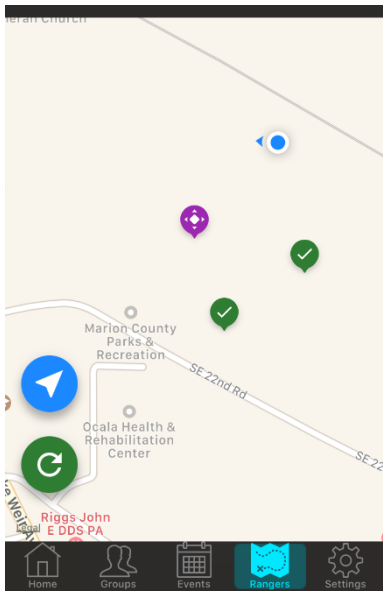

**AMP Rangers is a partnership with Marion County Parks and Recreation where you can explore our beautiful parks and earn steps.**

**There are multiple badges to earn at each park. The parks are divided into 7 zones. When you earn a Zone badge, you can redeem it for a prize at the Marion County Parks and Recreation Main Office (which happens to be a badge location).**

**So, how do you get started? Follow these simple steps to start exploring.**

**Step 1: Download the newest version of the app in the iTunes (Apple) or Google Play Store (Android). AMP Rangers is a part of the AMP app (you do not need to download another app)**

**Step 2. The AMP Rangers icon will appear at the bottom of the AMP app home page. It is a map for apple phones and an arrow for android phones.**

**Step 3. Visit Marion County Parks and use the map to locate badge locations. You must have your AMP app open to see the points of interest (POI), in purple.**

**Step 4. Once you are within 30 foot radius of the POI you will get a badge notification for that POI. Once a badge is found, it will appear as a green check mark on the maps page.**

**Step 5. badges earned with AMP Rangers are visible on the home page, purple bubble below pink badge bubble.**