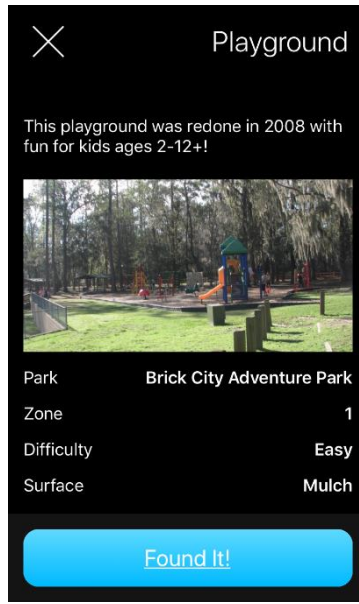

Step 5. badges earned with AMP Rangers are visible on the home page, purple bubble below pink badge bubble.