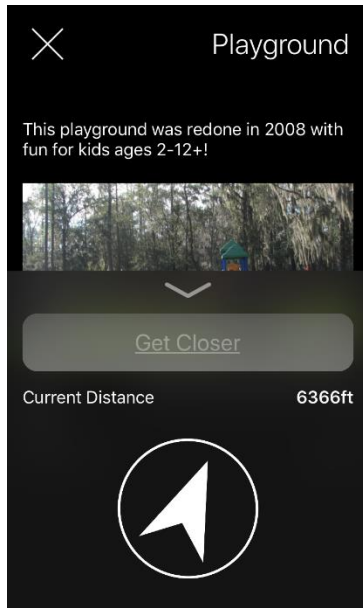

Step 5. badges earned with AMP Rangers are visible on the home page, purple bubble below pink badge bubble.