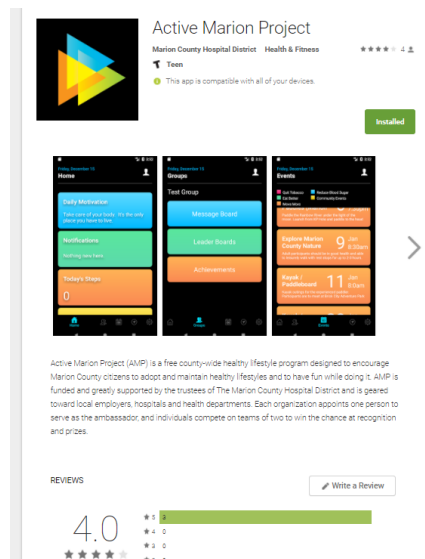

**AMP Rangers is a partnership with Marion County Parks and Recreation where you can explore our beautiful parks and earn steps.**

**There are multiple badges to earn at each park. The parks are divided into 7 zones. When you earn a Zone badge, you can redeem it for a prize at the Marion County Parks and Recreation Main Office (which happens to be a badge location).**

**So, how do you get started? Follow these simple steps to start exploring.**

**Step 1: Download the newest version of the app in the iTunes (Apple) or Google Play Store (Android). AMP Rangers is a part of the AMP app (you do not need to download another app)**

**Step 2. The AMP Rangers icon will appear at the bottom of the AMP app home page. It is a map for apple phones and an arrow for android phones.**

**Step 3. Visit Marion County Parks and use the map to locate badge locations. You must have your AMP app open to see the points of interest (POI), in purple.**