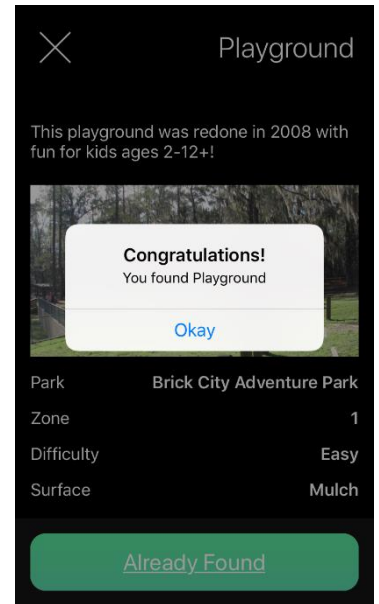

**AMP Rangers is a partnership with Marion County Parks and Recreation where you can explore our beautiful parks and earn steps.**

**There are multiple badges to earn at each park. The parks are divided into 7 zones. When you earn a Zone badge, you can redeem it for a prize at the Marion County Parks and Recreation Main Office (which happens to be a badge location).**

**So, how do you get started? Follow these simple steps to start exploring.**

**Step 1: Download the newest version of the app in the iTunes (Apple) or Google Play Store (Android). AMP Rangers is a part of the AMP app (you do not need to download another app)**

**Step 2. The AMP Rangers icon will appear at the bottom of the AMP app home page. It is a map for apple phones and an arrow for android phones.**

**Step 3. Visit Marion County Parks and use the map to locate badge locations. You must have your AMP app open to see the points of interest (POI), in purple.**

**Step 4. Once you are within 30 foot radius of the POI you will get a badge notification for that POI. Once a badge is found, it will appear as a green check mark on the maps page.**

**Step 5. badges earned with AMP Rangers are visible on the home page, purple bubble below pink badge bubble.**