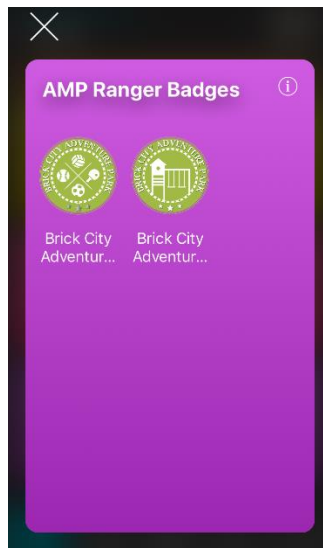

**AMP Rangers is a partnership with Marion County Parks and Recreation where you can explore our beautiful parks and earn steps.**

**There are multiple badges to earn at each park. The parks are divided into 7 zones. When you earn a Zone badge, you can redeem it for a prize at the Marion County Parks and Recreation Main Office (which happens to be a badge location).**

**So, how do you get started? Follow these simple steps to start exploring.**

**Step 1: Download the newest version of the app in the iTunes (Apple) or Google Play Store (Android). AMP Rangers is a part of the AMP app (you do not need to download another app)**

**Step 2. The AMP Rangers icon will appear at the bottom of the AMP app home page. It is a map for apple phones and an arrow for android phones.**

**Step 3. Visit Marion County Parks and use the map to locate badge locations. You must have your AMP app open to see the points of interest (POI), in purple.**

**Step 4. Once you are within 30 foot radius of the POI you will get a badge notification for that POI. Once a badge is found, it will appear as a green check mark on the maps page.**

**Step 5. badges earned with AMP Rangers are visible on the home page, purple bubble below pink badge bubble.**