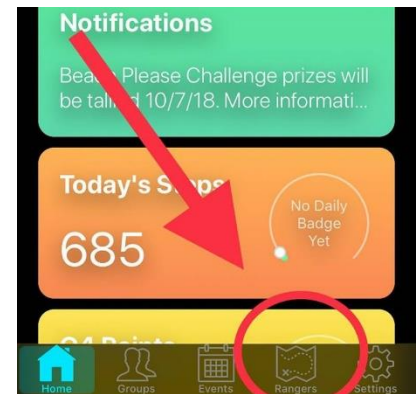

**AMP Rangers is a partnership with Marion County Parks and Recreation where you can explore our beautiful parks and earn steps.**

**There are multiple badges to earn at each park. The parks are divided into 7 zones. When you earn a Zone badge, you can redeem it for a prize at the Marion County Parks and Recreation Main Office (which happens to be a badge location).**

**So, how do you get started? Follow these simple steps to start exploring.**

**Step 1: Download the newest version of the app in the iTunes (Apple) or Google Play Store (Android). AMP Rangers is a part of the AMP app (you do not need to download another app)**

**Step 2. The AMP Rangers icon will appear at the bottom of the AMP app home page. It is a map for apple phones and an arrow for android phones.**

**Step 3. Visit Marion County Parks and use the map to locate badge locations. You must have your AMP app open to see the points of interest (POI), in purple.**